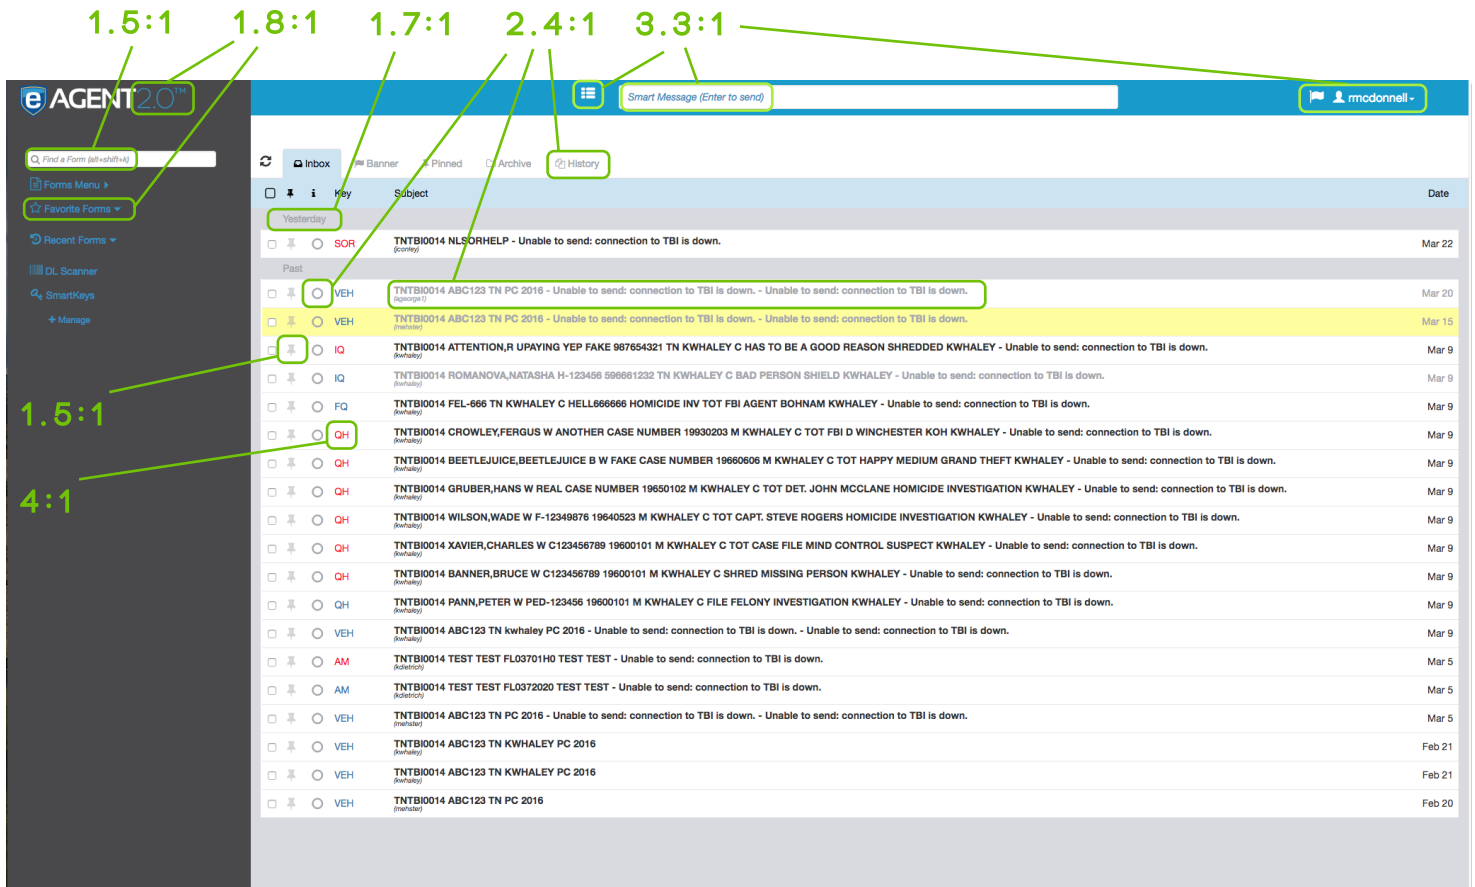

eAGENT2.0 CURRENT INTERFACE COLOR CONTRAST ANALYSIS

- The luminosity contrast ratio must be at least **4.5:1**.
- The contrasts shown in the image are **all below 4.5:1** and do not meet the 508 color standards.