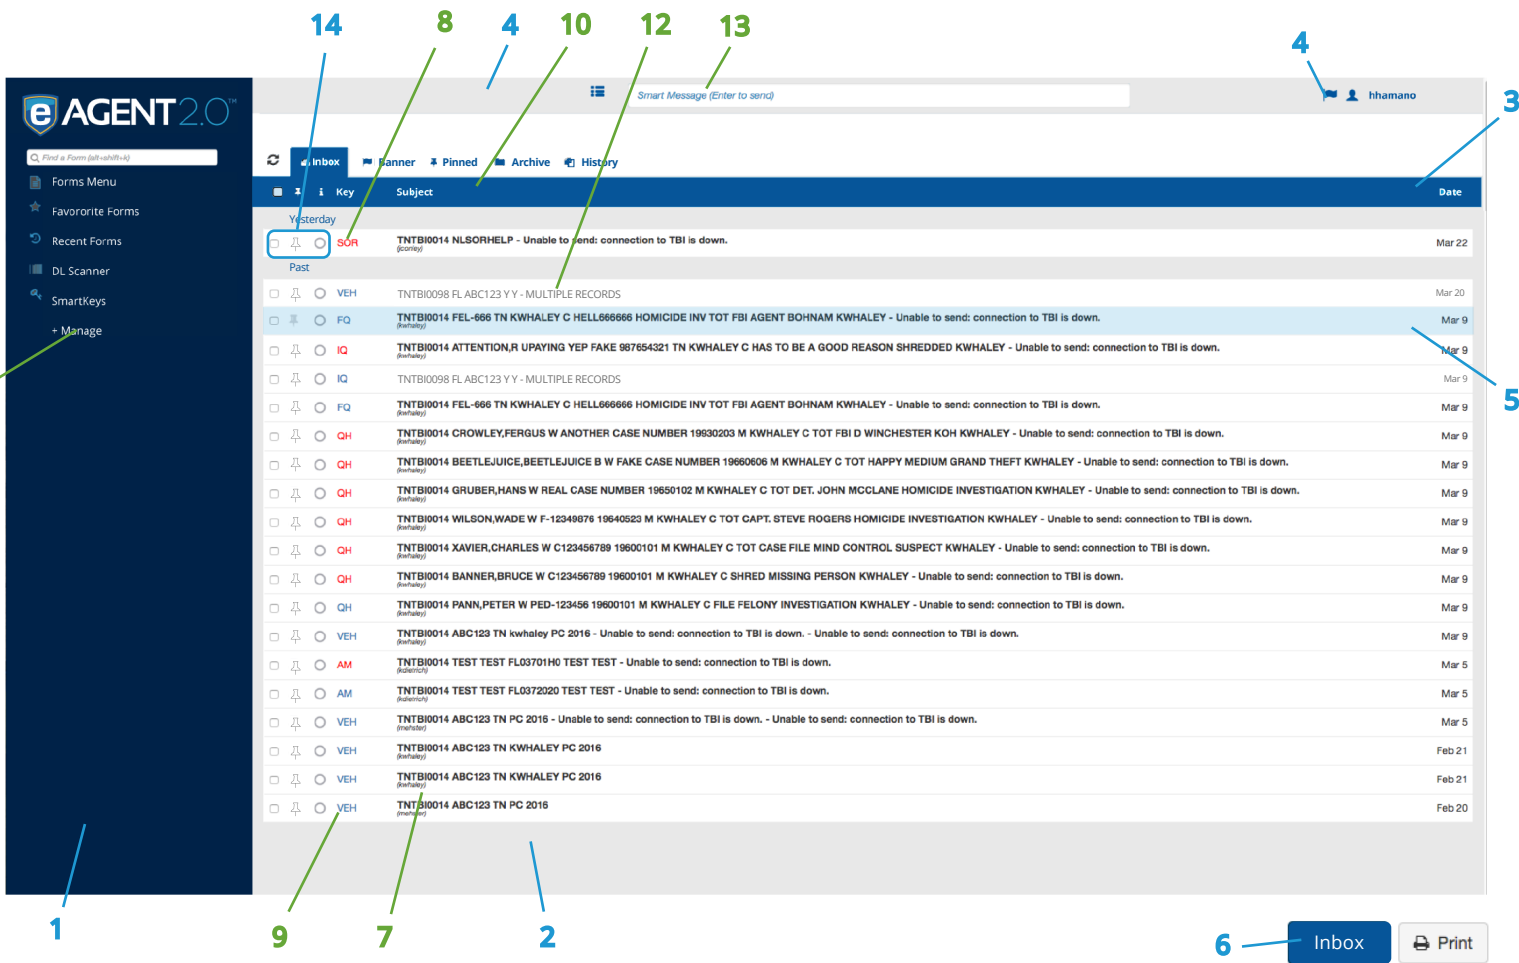

eAGENT2.0 NEW INTERFACE COLOR CONTRAST ANALYSIS

COLORS

1. The side menu bar's background is in #012347.
2. The background is in #e8e8e8.
3. The tab menu bar is in #065599.
4. The header's background is in #e8e8e8, and the icons on the header are in #065599.
5. The highlight color is in #1e98d2 with 18% opacity.
6. The button color is in #065599.

TEXTS

7. All text is in Open Sans, and the font color for the headings and bodies is #012347.
8. #e02727 is going to be used for the red Keys.
9. #1e98d2 is going to be used for the blue Keys.
10. Text on the tabs is in #ffffff.
11. Text on the side menu bar is in #ffffff.
12. The opened item is going to be in #747474.
13. The prefilled text in the Smart Message search bar is in #1e98d2.

ICONS

14. The icons are going to be in #747474. (The new pin icons are outlined and not filled.)