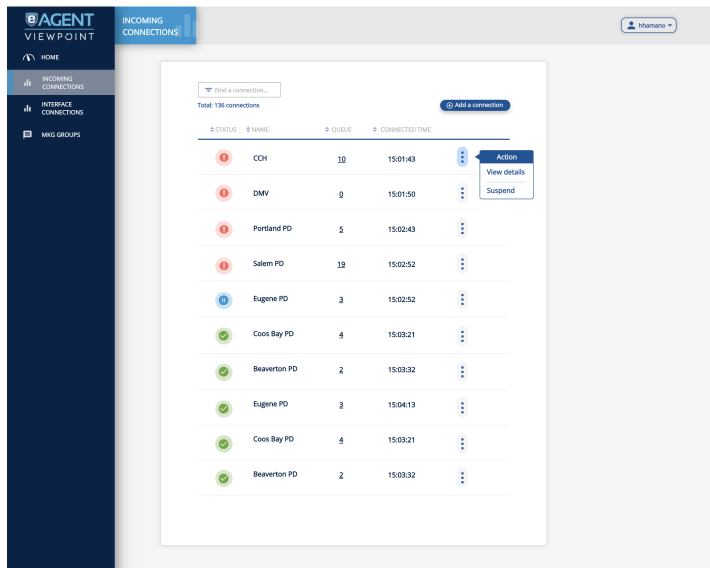

## CURRENT 2.0 UI

## VIEWPOINT

## SUGGESTED MART UI

The screenshot shows the eAGENT MART interface. The top navigation bar (1) is dark blue. The left sidebar menu (2) has a light blue highlight. The 'Add Agency' button (3) is dark blue. The sidebar background (4) is light gray. The main content area (5) has a white background. The table of agencies (6) has a white background with blue text (7) and blue links (8). The table data is as follows: