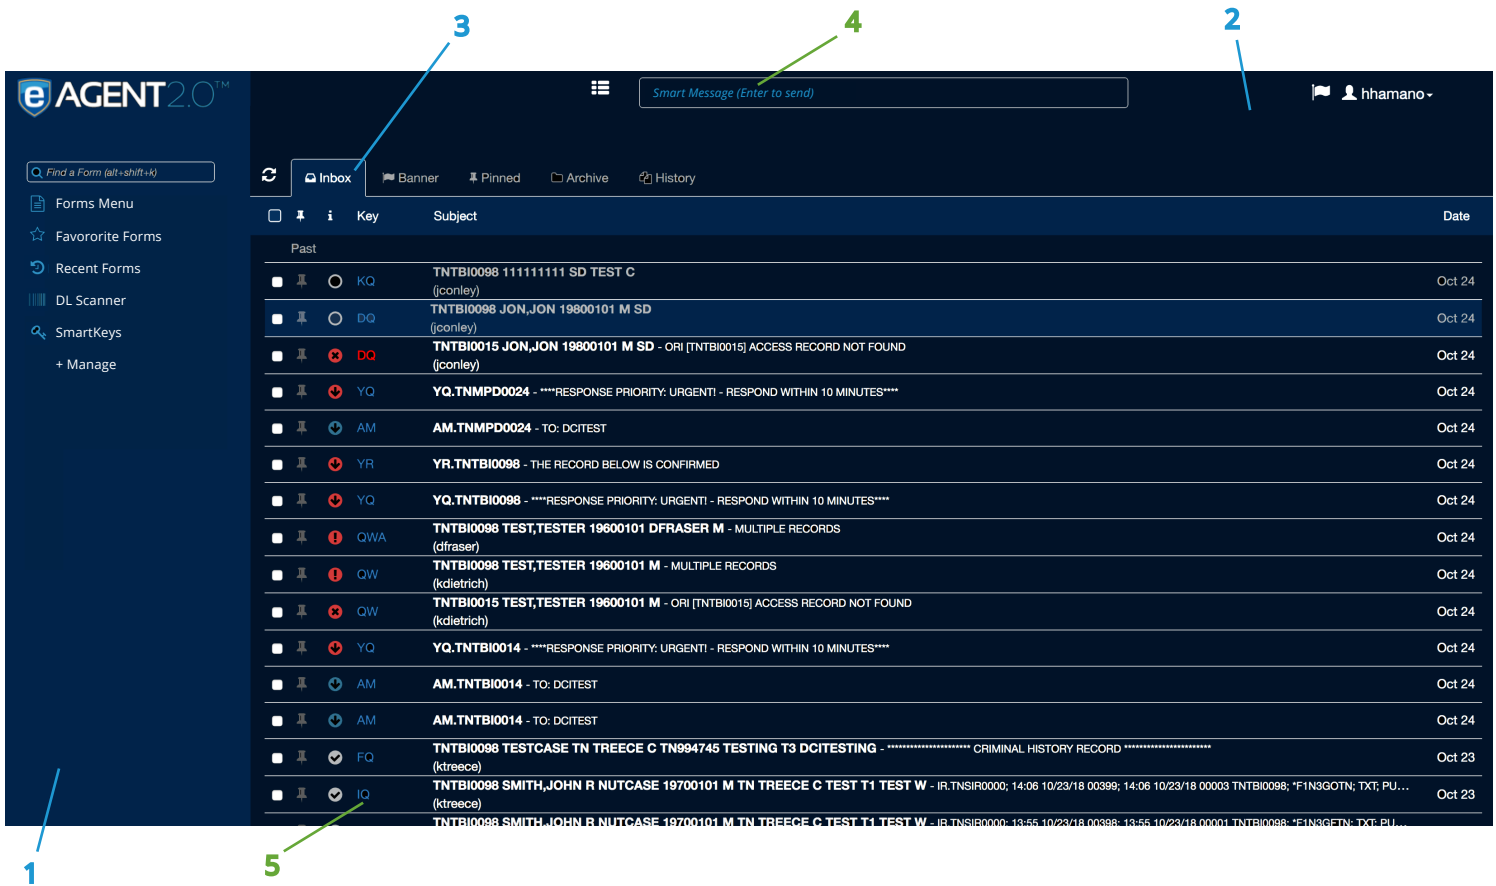

eAGENT2.0 NEW INTERFACE - NIGHT MODE -