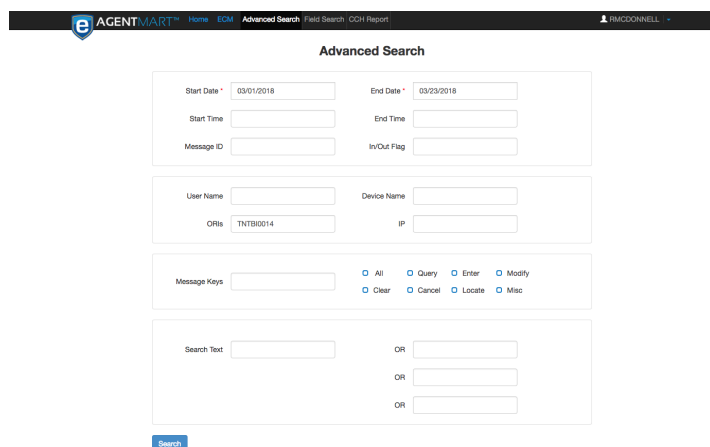

MART

The overall look and feel are all different in these eAgent products, and there are inconsistencies in the layouts, fonts, and color use of the headers, menu bars, backgrounds, and buttons. In addition, the colors we are currently using in 2.0, ECM, and MART are not the brand colors the style guide suggests. They all use their unique colors.